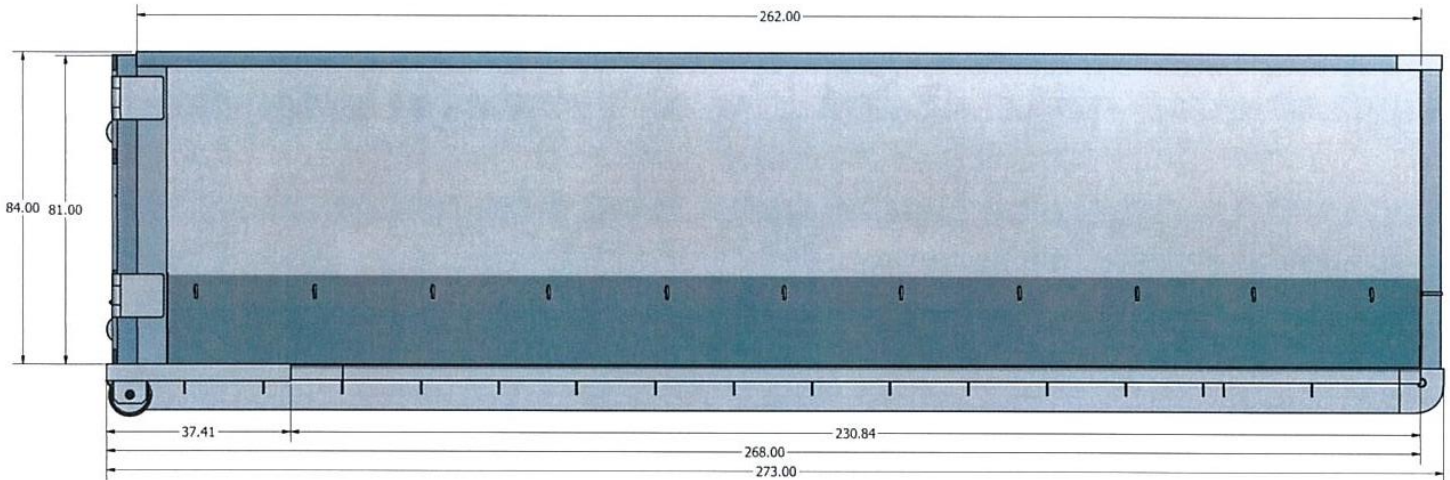

www.CustomContainerSolutions.com

Construction Duty Tub Style Roll Off

Specifications:

Floor Plate	7 Gauge (Upgrade available)
Cross Members	3" Structural Channel on 16" Centers
Side Rails	3" Channel
Gussets	7 Gauge gusset on every channel
Main Rails	2"x 6"x 3/16" Structural Tubing
Wheels	8"x 10" Heavy Duty Ground Rollers Rear Only
Bull Noses	1-1/2" Plate
Guide Rollers	4"x 6" Heavy Duty Tubing with grease fittings
Roller Arms	1/2" Plate
Hook Plate	1/2" Plate 12"x 38" Welded Solid Rail to Rail
Cable Hook	1-1/2" High Tensile Plate Inserted through hook plate, locked in and welded fully on both sides
Side & Front Sheets	7 Gauge
Side Posts/Rear Frame	Rear only- 3"x5" 7g Gauge Posts
Top Rails	4"x 3"x 3/16" Structural Tubing
Tie Down Bar	3/8" Hook, every 24"
Ladders	5/8" Solid Round Bar
Door Framing	4"x 3"x 3/16" - 7 Gauge Structural Tubing
Reinforcing	4"x 3"x 3/16" Structural Tubing
Hinges	1/2" Plate, 3"x 9" on door and 9"x 9" on sidewall
Latch System	1/2" Heavy Duty Self Aligning Vertical Lift
Safety Chain	3/8" High Test Chain w/ Receptors on both sides
Push Plate	3/16" x 18"x 36"
Paint	PPG Low VOC Acrylic Enamel

www.CustomContainerSolutions.com

HINGE SIDE VIEW

LATCH SIDE VIEW