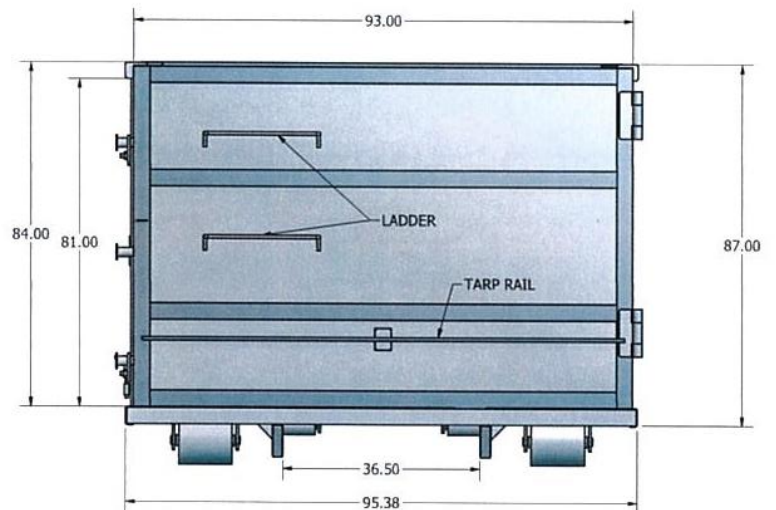

CUSTOM CONTAINER
SOLUTIONS

Custom Container Solutions - CCS - a quality manufacturer of custom and standard steel roll off containers, serving the environmental, construction, energy, waste and recycling industries. Check us out at our website today.

www.CustomContainerSolutions.com

Design Documents and Specifications

REAR VIEW