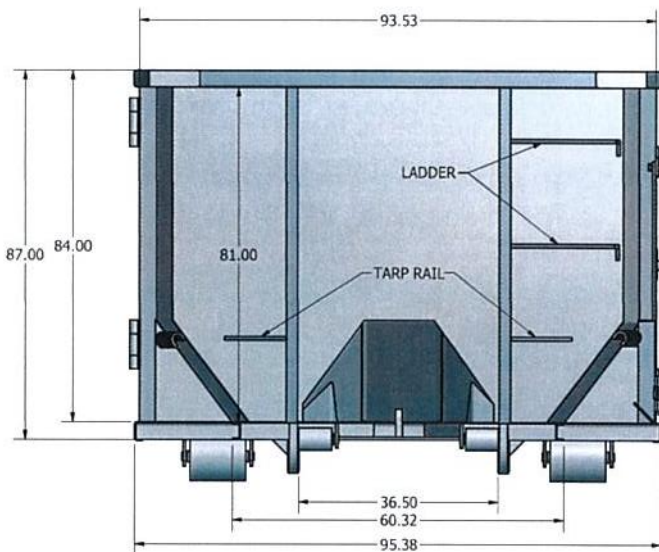

CUSTOM CONTAINER
SOLUTIONS

Custom Container Solutions - CCS - a quality manufacturer of custom and standard steel roll off containers, serving the environmental, construction, energy, waste and recycling industries. Check us out at our website today.

www.CustomContainerSolutions.com

Design Documents and Specifications

FRONT VIEW