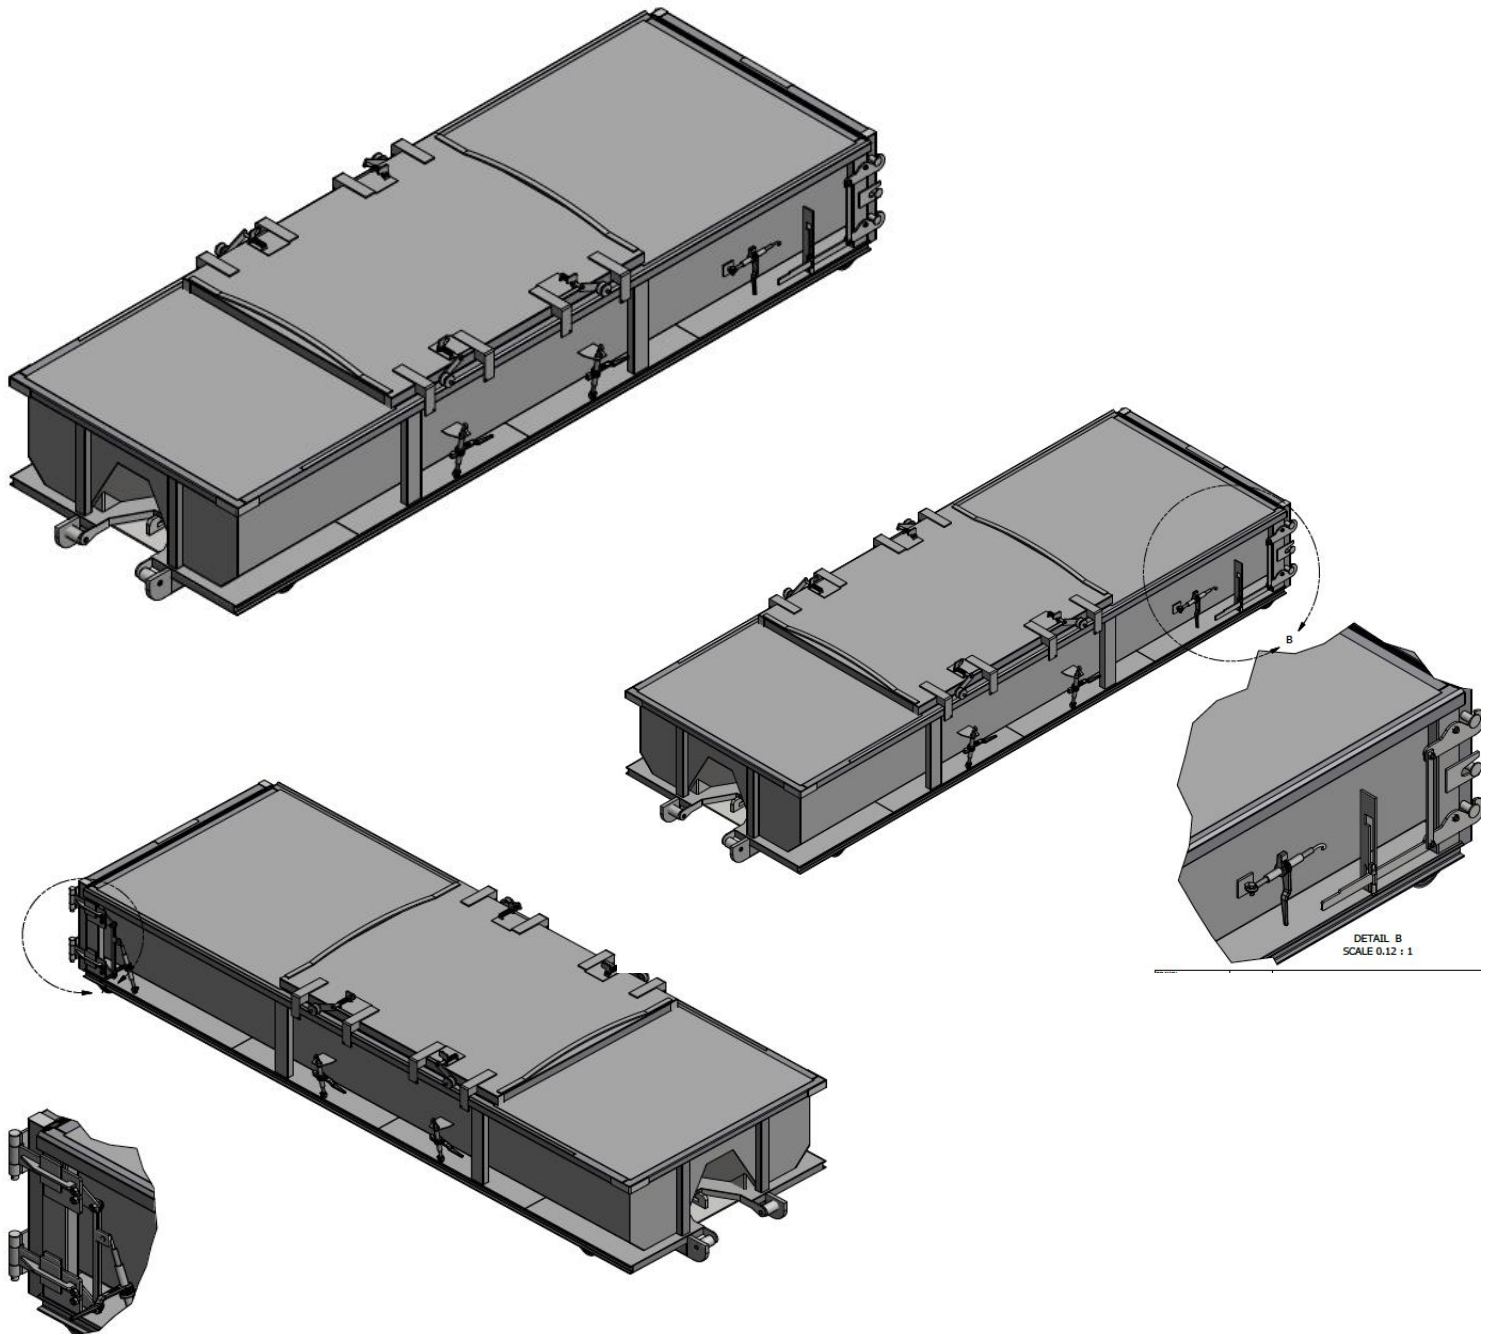

Design Documents and Specifications

DETAIL A
SCALE 0.12 : 1

DETAIL B
SCALE 0.12 : 1