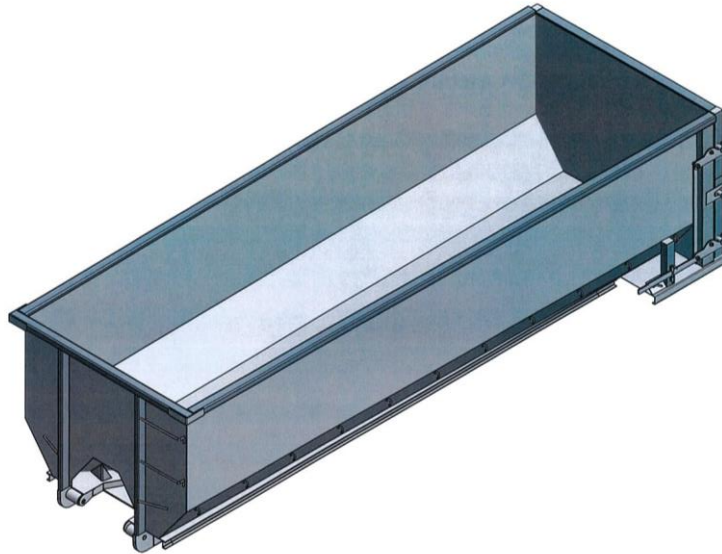

Design Documents and Specifications