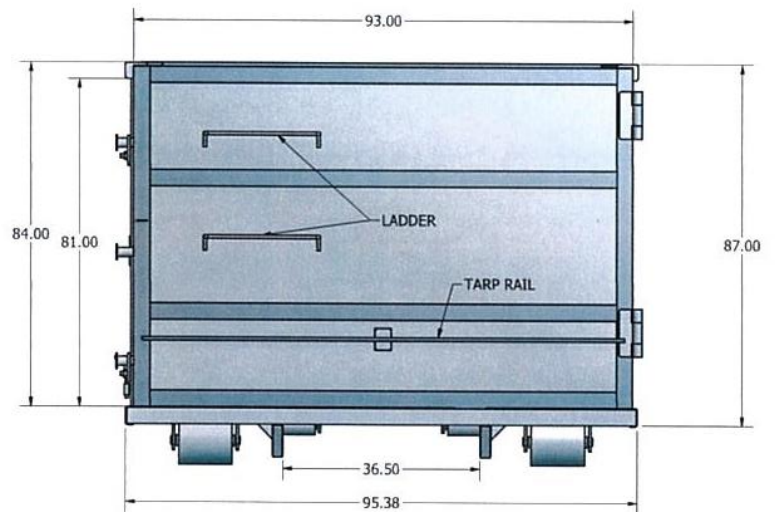

CUSTOM CONTAINER
SOLUTIONS

Custom Container Solutions - CCS - a quality manufacturer of custom and standard steel roll off containers, serving the environmental, construction, energy, waste and recycling industries. Check us out at our website today.

www.CustomContainerSolutions.com

Design Documents and Specifications

REAR VIEW