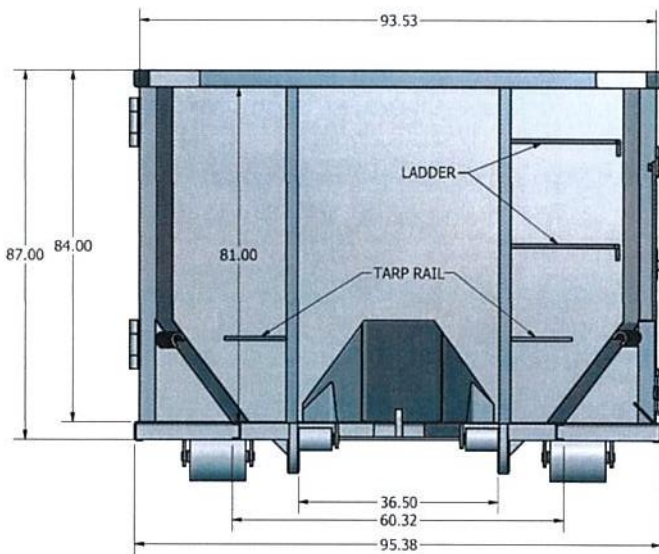

CUSTOM CONTAINER
SOLUTIONS

Custom Container Solutions - CCS - a quality manufacturer of custom and standard steel roll off containers, serving the environmental, construction, energy, waste and recycling industries. Check us out at our website today.

www.CustomContainerSolutions.com

Design Documents and Specifications

FRONT VIEW